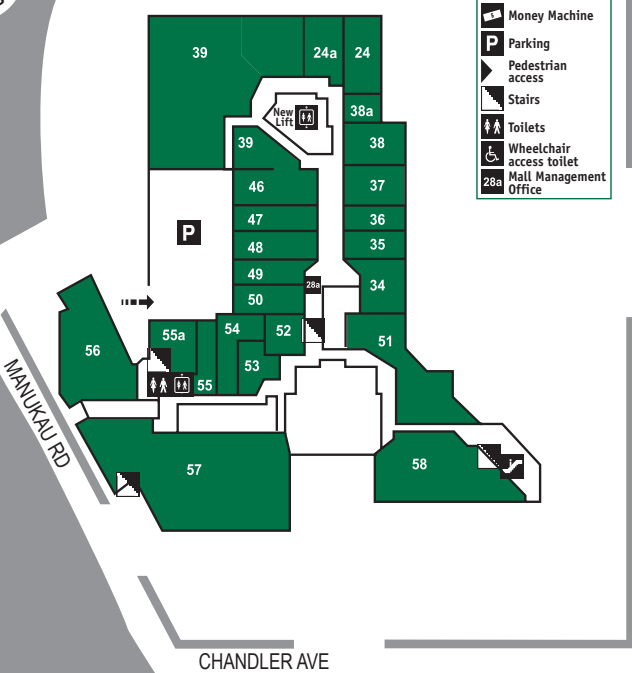

Ground Floor

ROYAL OAK

ROUNDBABOUT

MT ALBERT ROAD

CROWN STREET

Key

- Card Phone
- Coin Phone
- Escalators
- Lift
- Money Machine
- Parking
- Pedestrian access
- Stairs
- Toilets
- Wheelchair access toilet
- Mall Management Office

First Floor

ROYAL OAK

ROUNDBABOUT

MT ALBERT ROAD

CROWN STREET

Key

- Card Phone
- Coin Phone
- Escalators
- Lift
- Money Machine
- Parking
- Pedestrian access
- Stairs
- Toilets
- Wheelchair access toilet
- Mall Management Office